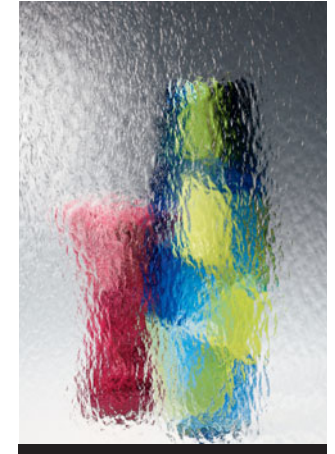

Rough Rolled 100RR
Romanticizes background images.
Category: Impressionist
Obscurity: Low