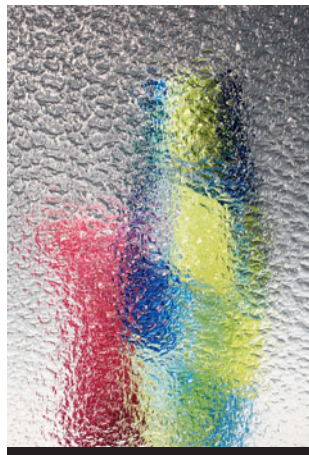

Granite 100G
Rugged and natural.
Category: Privacy
Obscurity: High