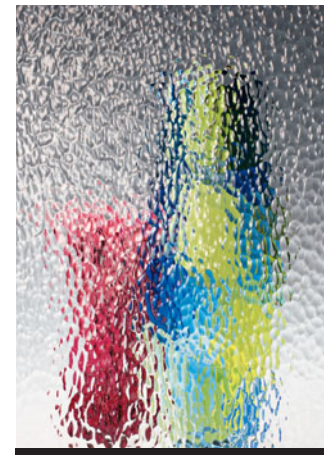

**Granite** 100G  
Rugged and natural.  
Category: Privacy  
Obscurity: High

**Hammered Small** 100HS  
Soft, subtle facets.  
Category: Impressionist  
Obscurity: Medium

**Hammered** 100H  
Kaleidoscopic background effects.  
Category: Transformational  
Obscurity: Medium